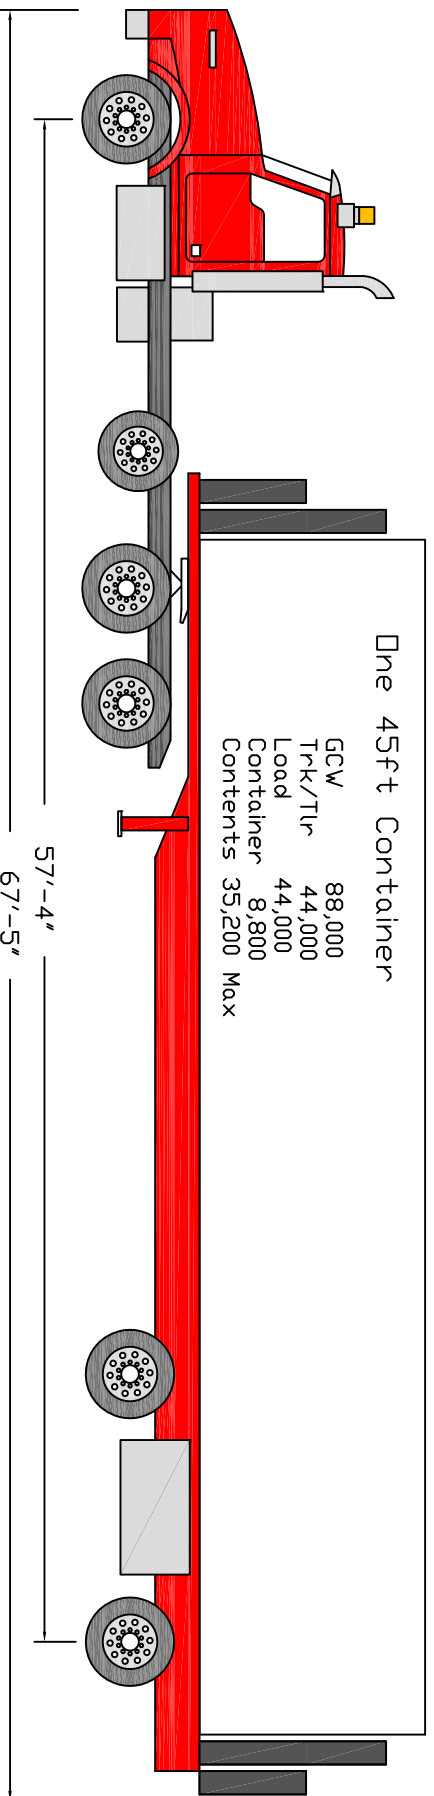

- 1) High cube containers weight 10,000Lbs
- 2) Max weights shown require optimum balance. Call us for a load plan.
- 3) Over weight containers can be transferred to a chassis.

Container Lifters

503-799-4183

Weights / Measure