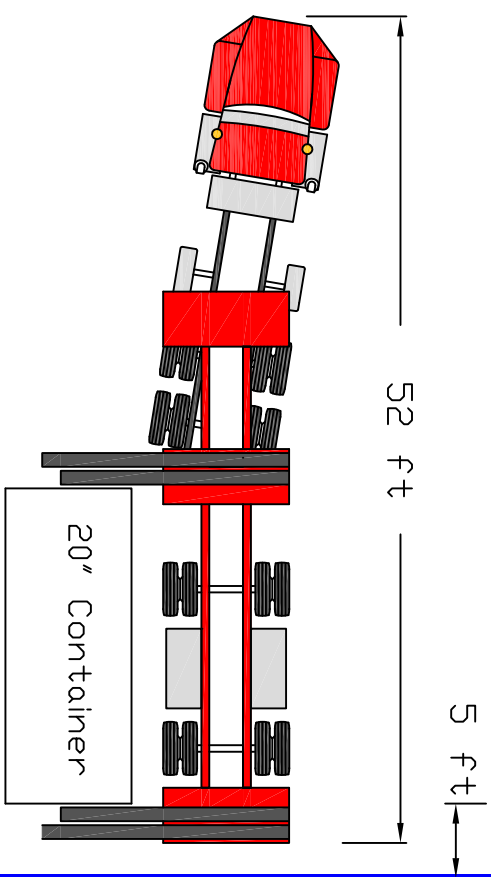

Container Lifters

Truck unloads on the LH/Driver side

Gate

Yard shown
100ft x 120ft

Positioning