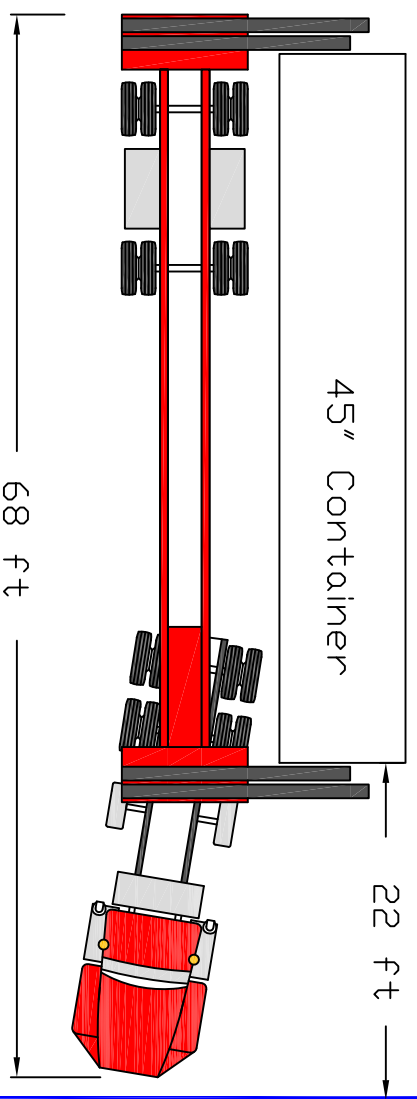

Container Lifters

Truck unloads on the LH/Driver side

Gate

Yard shown
100ft x 120ft

Positioning