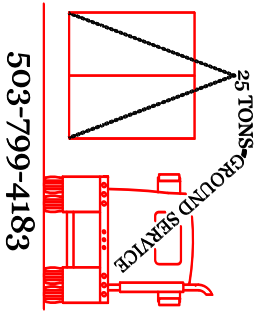

Container Lifters

Truck unloads on the LH/Driver side

Gate

Yard shown
100ft x 120ft

Positioning