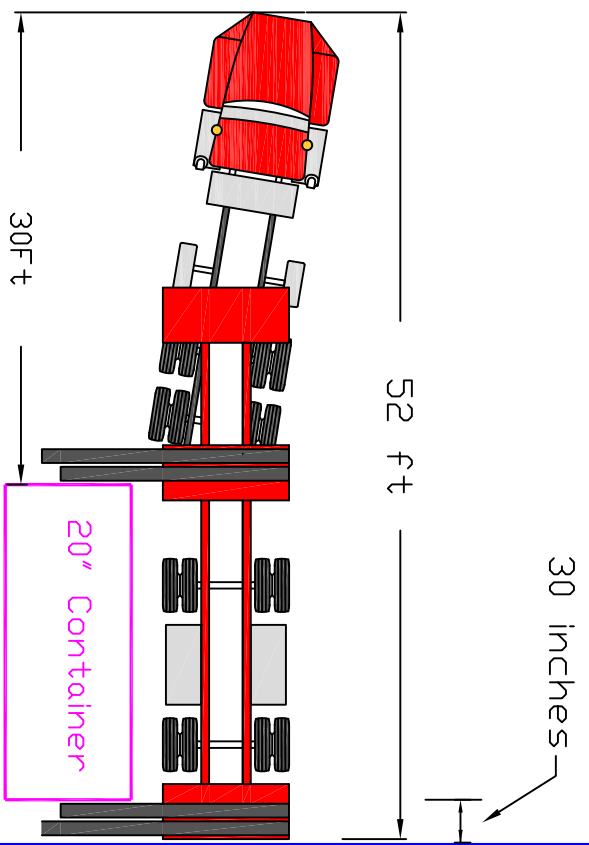

Loads and Unloads on the LH/Driver side only

Gate

Yard shown
100ft x 120ft

Positioning