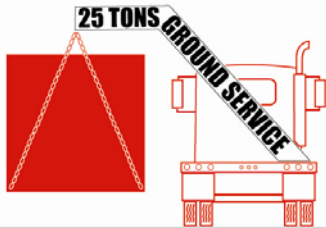

Container Lifters

503-799-4183

Container Lifters NW LLC

Mail 5331 SW Macadam Ave
Ste 258-508
Portland Or 97239
Tel 503-799-4183
Fax 503-389-7298
Email park@container-lifters-nw.com
Web Container-Lifters-NW.com

Loaded Containers on the Ground

We lift it Level

We lift it Loaded

We can handle any ISO Conex
20ft, 40ft, 45ft, or 2-20ft

We can transport up to 44,000 lbs

We can lift up to 72,000 lbs

We can transfer on / off another truck